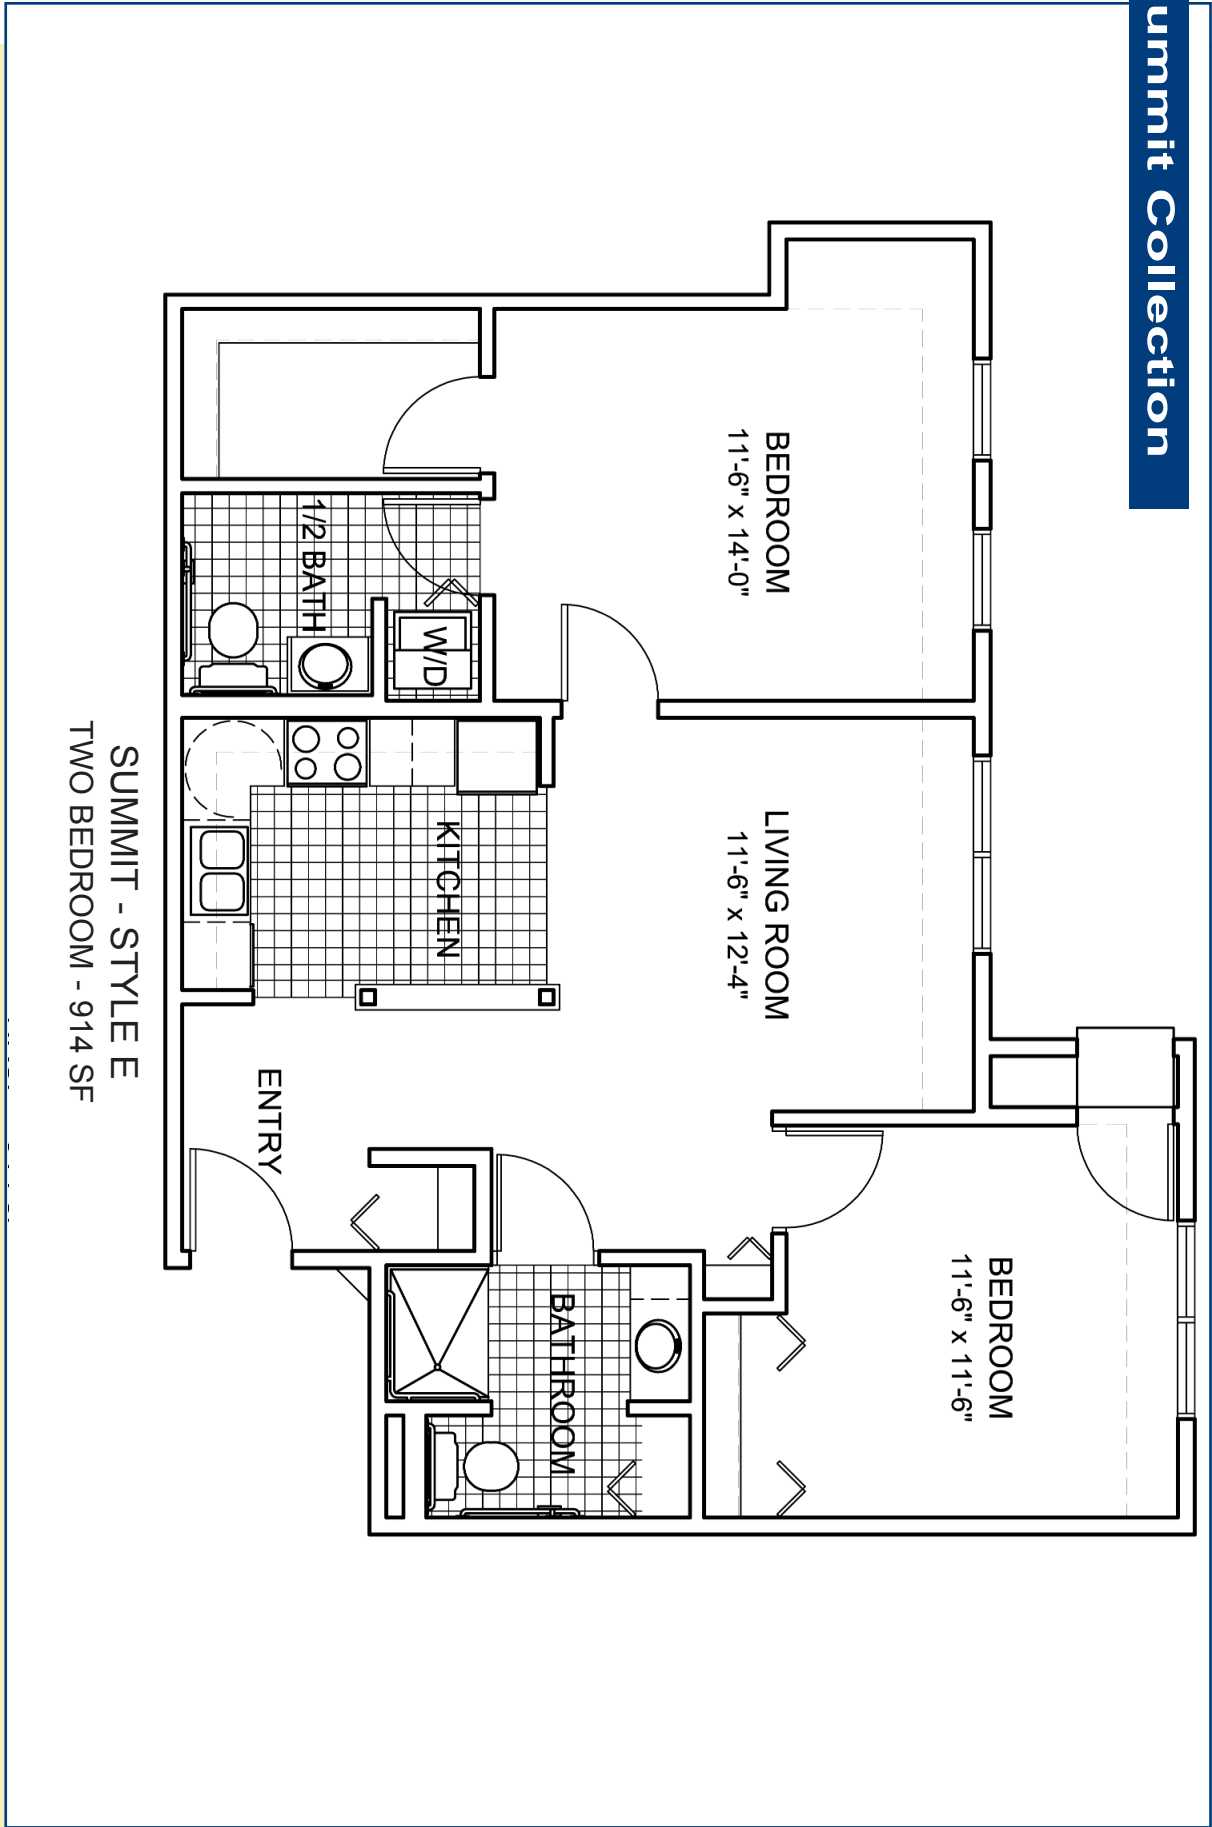

CORNELLIA HOUSE

Summit Collection

SUMMIT - STYLE A
TWO BEDROOM - 850 SF

CORNELLIA HOUSE

Summit Collection

SUMMIT - STYLE B
TWO BEDROOM - 821 SF

CORNELIA HOUSE

Summit Collection

SUMMIT - STYLE C
TWO BEDROOM - 1,013 SF
(deck not included in SF calculation)

CORNELLIA HOUSE

Summit Collection

SUMMIT - STYLED D
TWO BEDROOM - 1,023 SF

CORNELLIA HOUSE

Summit Collection

SUMMIT - STYLE E
TWO BEDROOM - 914 SF

CORNELLIA HOUSE

Summit Collection

SUMMIT - STYLE F
TWO BEDROOM - 1,000 SF

CORNELLIA HOUSE

Summit Collection

SUMMIT - STYLE G
TWO BEDROOM - 1,090 SF