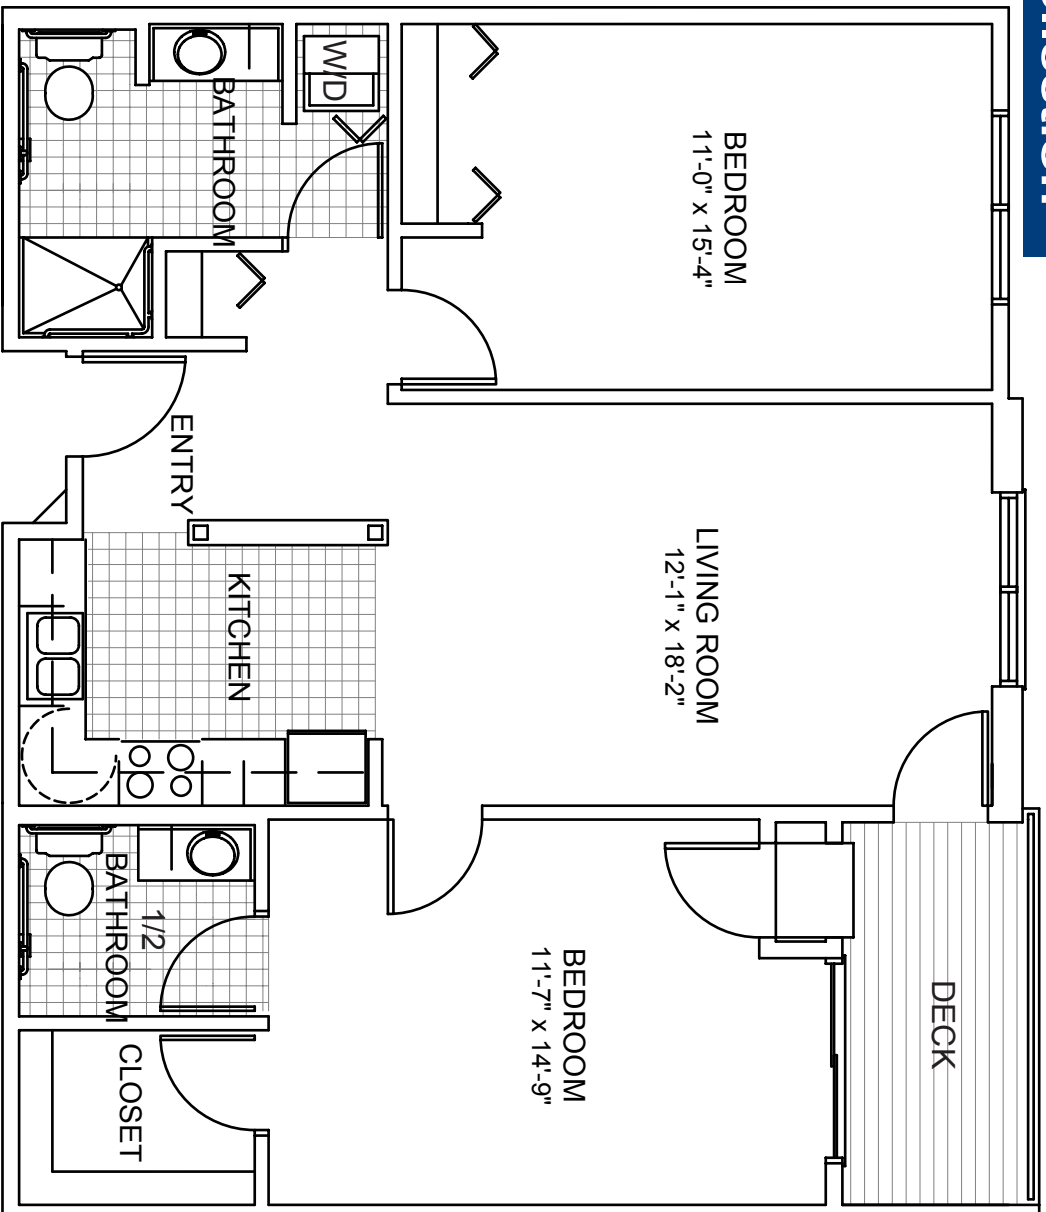

CORNELLIA HOUSE

Summit Collection

SUMMIT - STYLE A
TWO BEDROOM - 850 SF

CORNELLIA HOUSE

Summit Collection

SUMMIT - STYLE B
TWO BEDROOM - 821 SF

CORNELIA HOUSE

Summit Collection

SUMMIT - STYLE C
TWO BEDROOM - 1,013 SF
(deck not included in SF calculation)

CORNELLIA HOUSE

Summit Collection

SUMMIT - STYLED D
TWO BEDROOM - 1,023 SF

CORNELLIA HOUSE

Summit Collection

SUMMIT - STYLE E
TWO BEDROOM - 914 SF

CORNELLIA HOUSE

Summit Collection

SUMMIT - STYLE F
TWO BEDROOM - 1,000 SF

CORNELLIA HOUSE

Summit Collection

SUMMIT - STYLE G
TWO BEDROOM - 1,090 SF