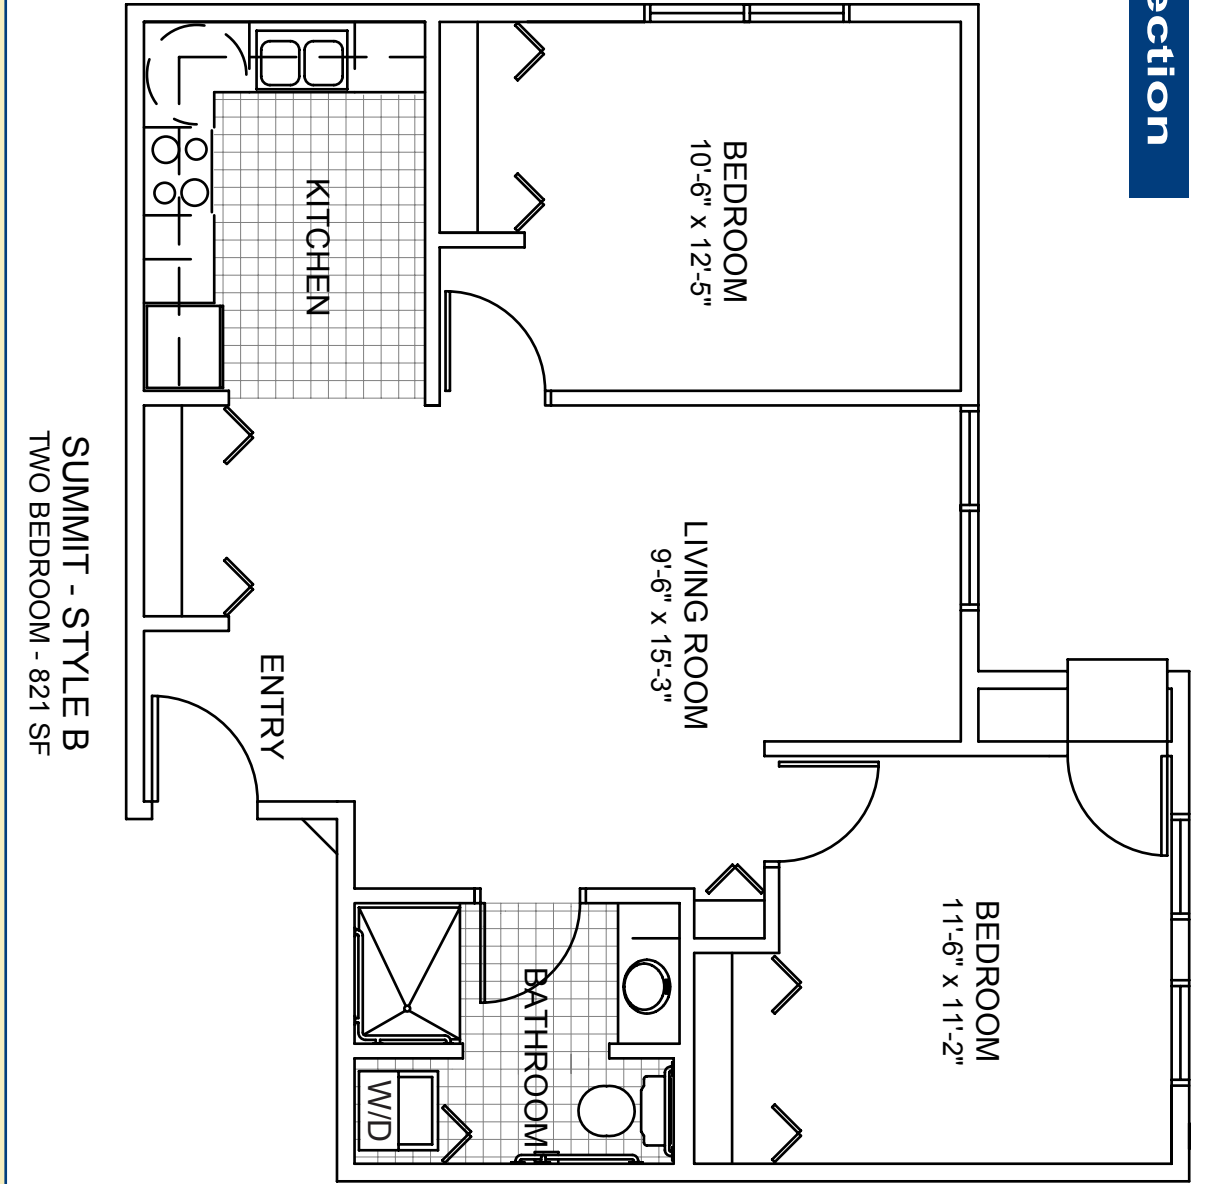

CORNELLIA HOUSE

Summit Collection

SUMMIT - STYLE A
TWO BEDROOM - 850 SF

CORNELLIA HOUSE

Summit Collection

SUMMIT - STYLE B
TWO BEDROOM - 821 SF

CORNELIA HOUSE

Summit Collection

SUMMIT - STYLE C
TWO BEDROOM - 1,013 SF
(deck not included in SF calculation)

CORNELLIA HOUSE

Summit Collection

SUMMIT - STYLED D
TWO BEDROOM - 1,023 SF

CORNELLIA HOUSE

Summit Collection

SUMMIT - STYLE E
TWO BEDROOM - 914 SF

CORNELLIA HOUSE

Summit Collection

SUMMIT - STYLE F
TWO BEDROOM - 1,000 SF

CORNELLIA HOUSE

Summit Collection

SUMMIT - STYLE G
TWO BEDROOM - 1,090 SF