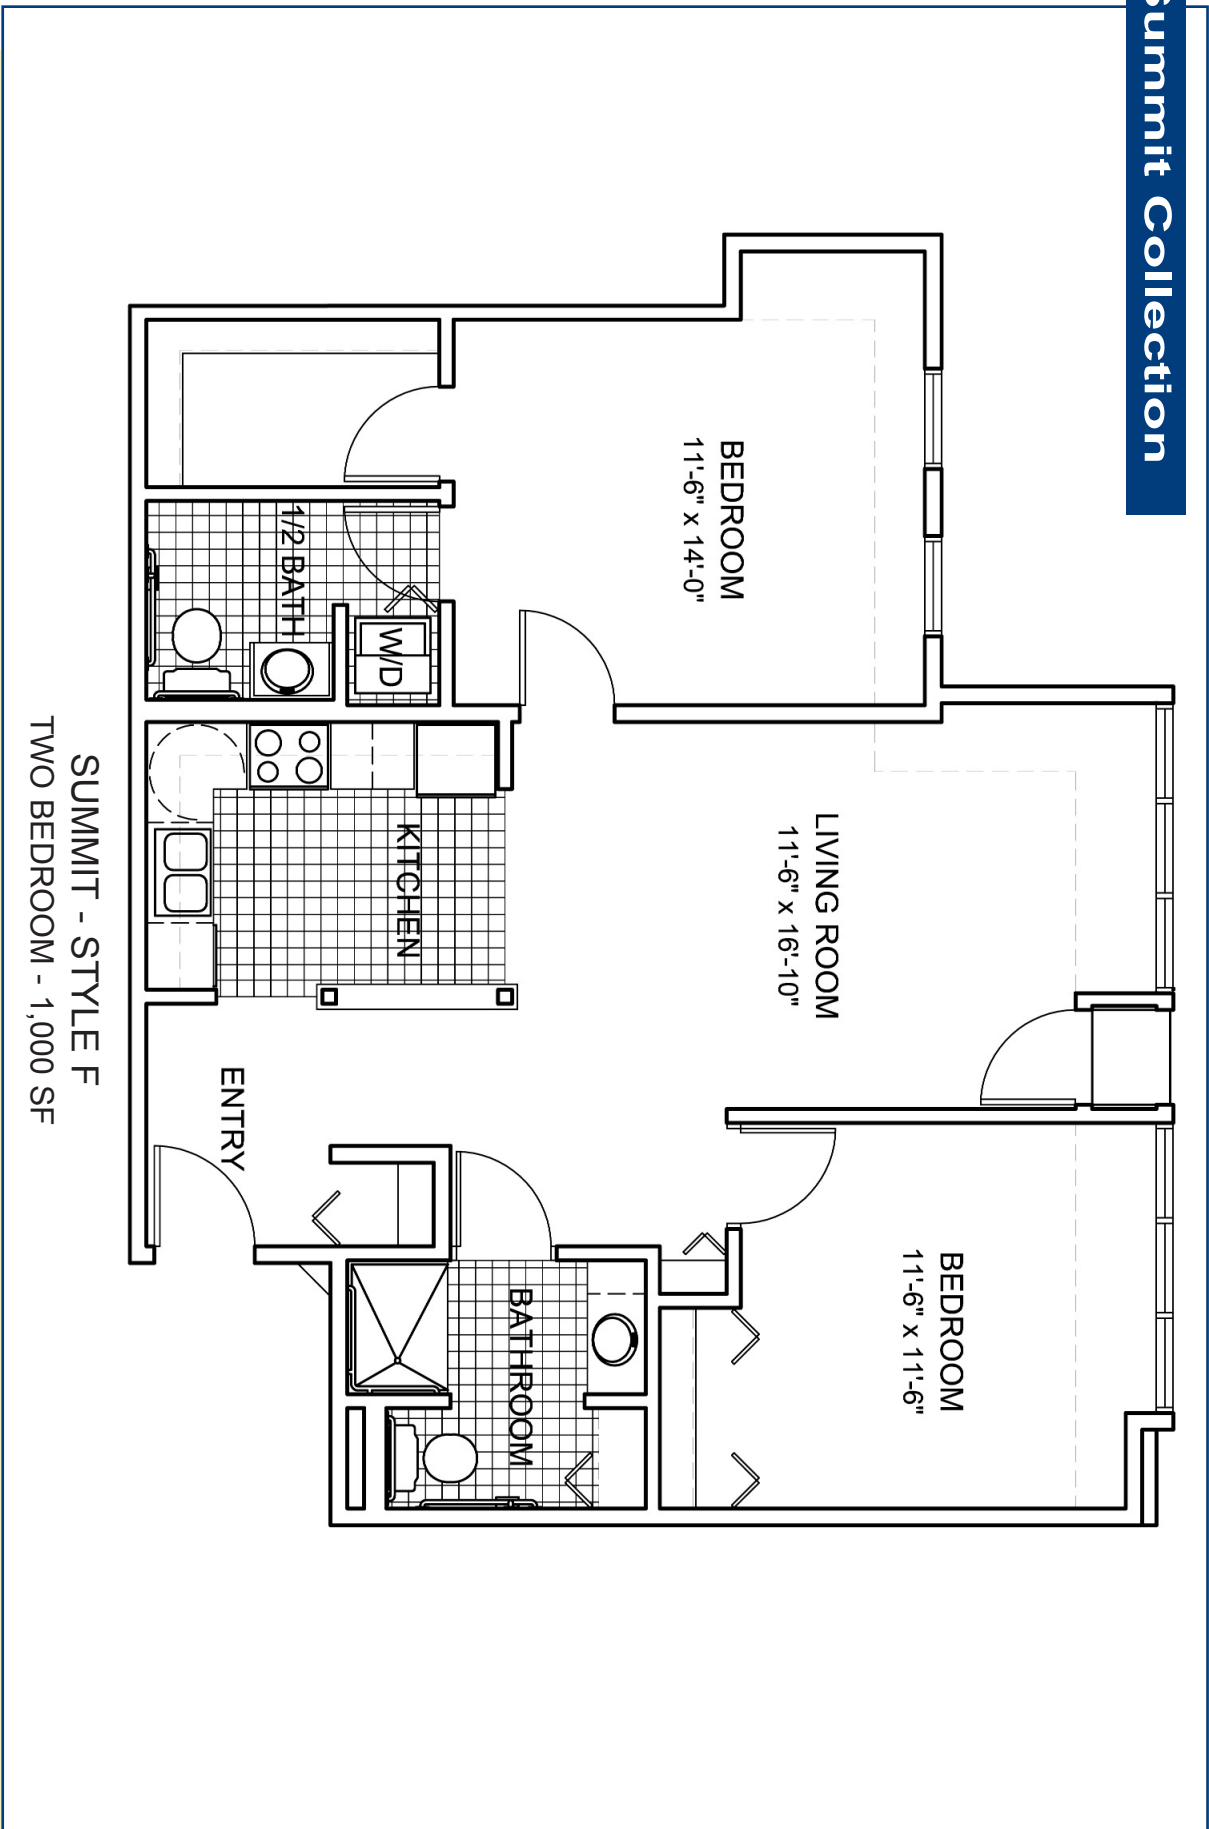

CORNELLIA HOUSE

Summit Collection

SUMMIT - STYLE A
TWO BEDROOM - 850 SF

CORNELLIA HOUSE

Summit Collection

SUMMIT - STYLE B
TWO BEDROOM - 821 SF

CORNELIA HOUSE

Summit Collection

SUMMIT - STYLE C
TWO BEDROOM - 1,013 SF
(deck not included in SF calculation)

CORNELLIA HOUSE

Summit Collection

SUMMIT - STYLED D
TWO BEDROOM - 1,023 SF

CORNELLIA HOUSE

Summit Collection

SUMMIT - STYLE E
TWO BEDROOM - 914 SF

CORNELLIA HOUSE

Summit Collection

SUMMIT - STYLE F
TWO BEDROOM - 1,000 SF

CORNELLIA HOUSE

Summit Collection

SUMMIT - STYLE G
TWO BEDROOM - 1,090 SF