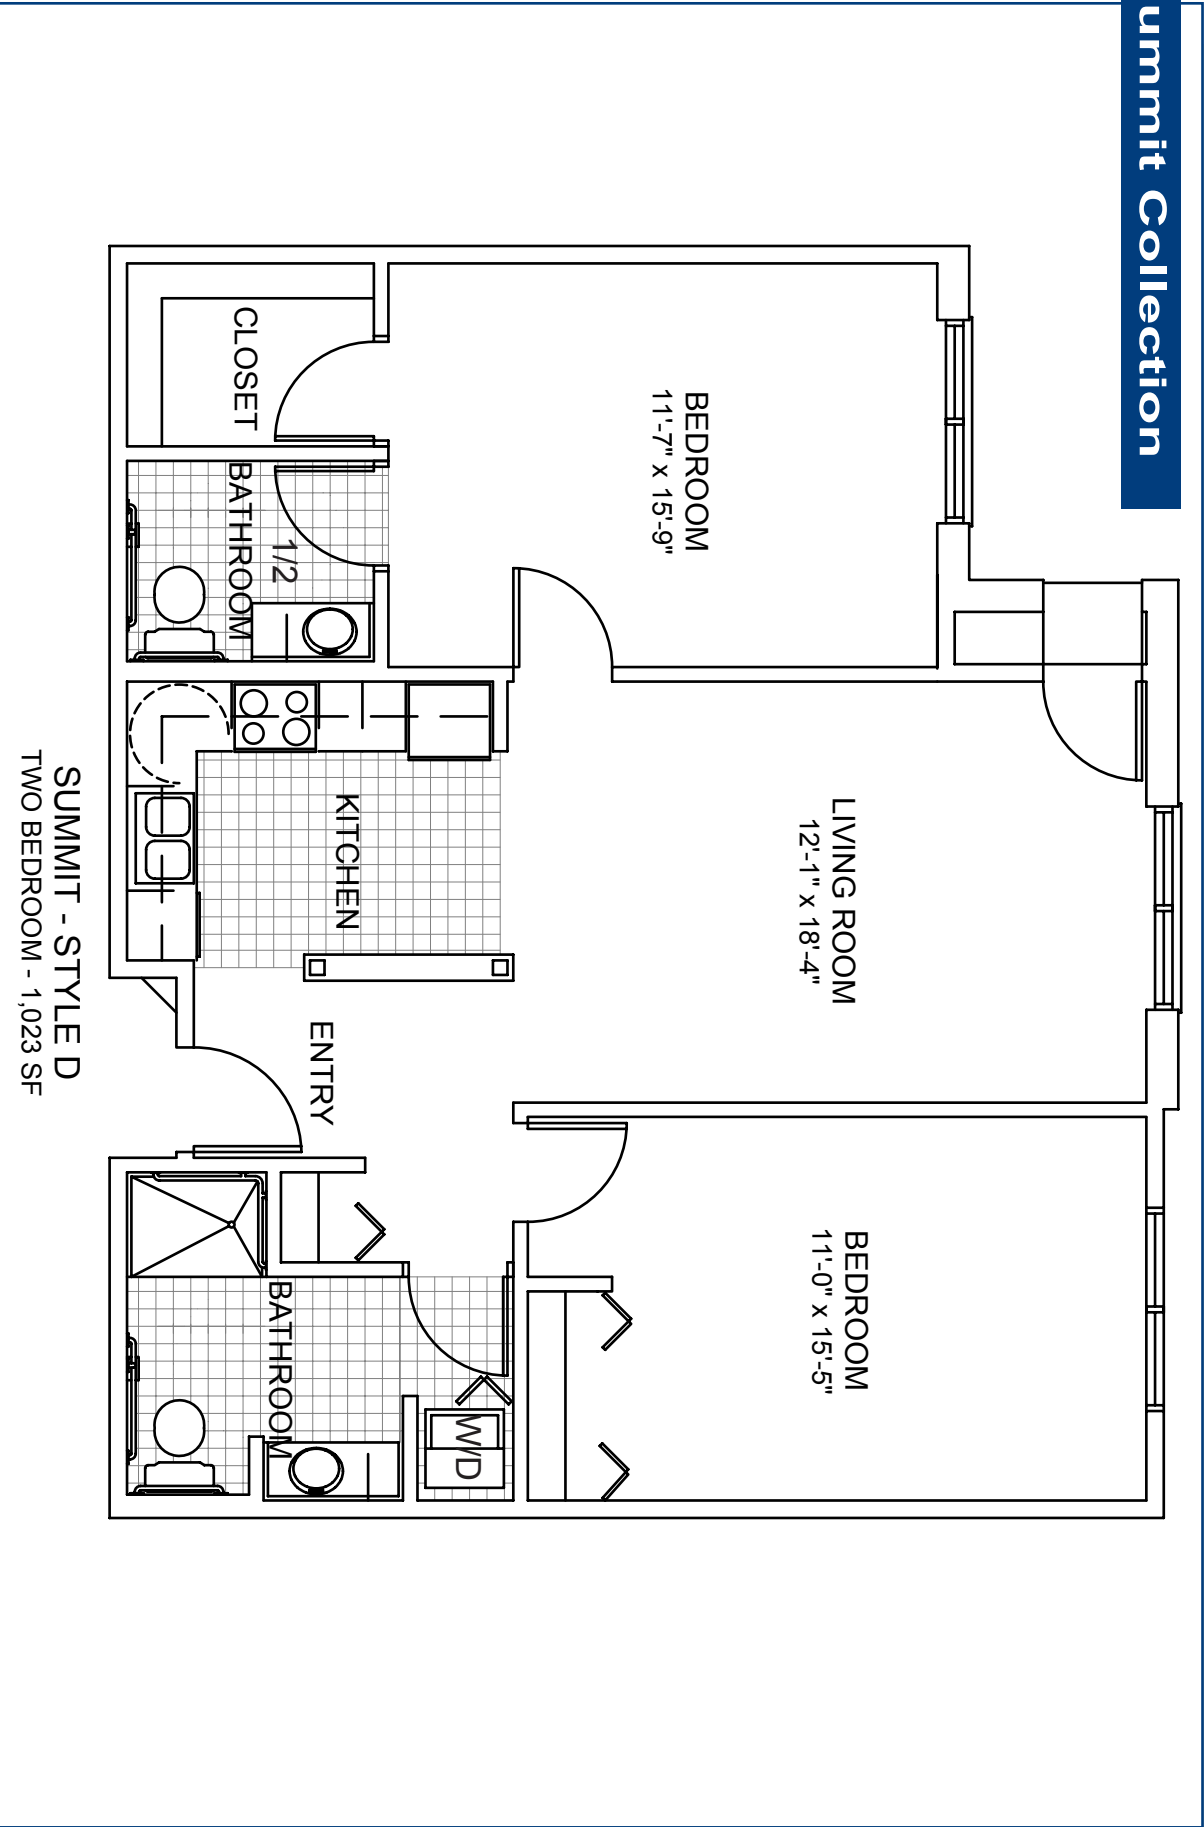

CORNELLIA HOUSE

Summit Collection

SUMMIT - STYLE A
TWO BEDROOM - 850 SF

CORNELLIA HOUSE

Summit Collection

SUMMIT - STYLE B
TWO BEDROOM - 821 SF

CORNELIA HOUSE

Summit Collection

SUMMIT - STYLE C
TWO BEDROOM - 1,013 SF
(deck not included in SF calculation)

CORNELLIA HOUSE

Summit Collection

SUMMIT - STYLED D
TWO BEDROOM - 1,023 SF

CORNELLIA HOUSE

Summit Collection

SUMMIT - STYLE E
TWO BEDROOM - 914 SF

CORNELLIA HOUSE

Summit Collection

SUMMIT - STYLE F
TWO BEDROOM - 1,000 SF

CORNELLIA HOUSE

Summit Collection

SUMMIT - STYLE G
TWO BEDROOM - 1,090 SF