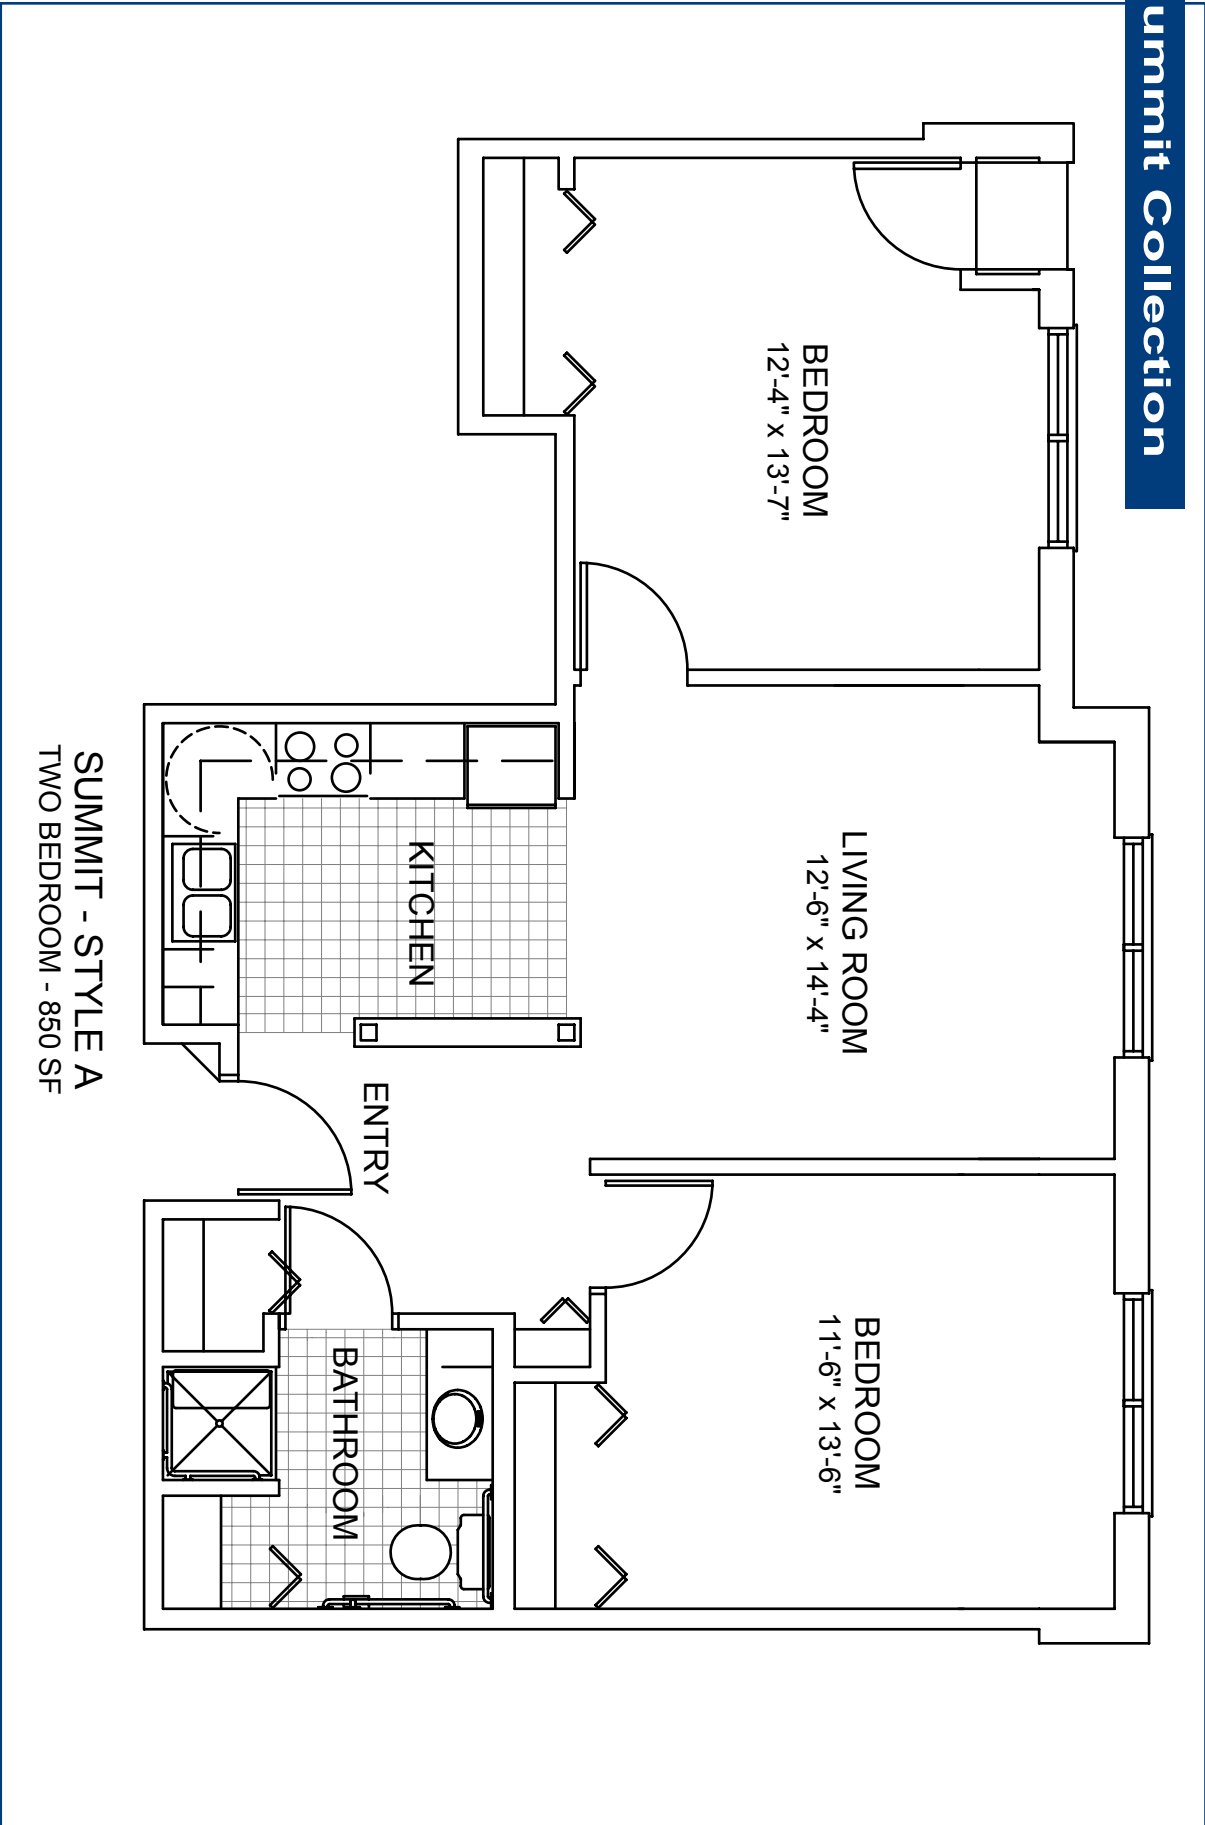

CORNELLIA HOUSE

Summit Collection

SUMMIT - STYLE A
TWO BEDROOM - 850 SF

CORNELLIA HOUSE

Summit Collection

SUMMIT - STYLE B
TWO BEDROOM - 821 SF

CORNELIA HOUSE

Summit Collection

SUMMIT - STYLE C
TWO BEDROOM - 1,013 SF
(deck not included in SF calculation)

CORNELLIA HOUSE

Summit Collection

SUMMIT - STYLED D
TWO BEDROOM - 1,023 SF

CORNELLIA HOUSE

Summit Collection

SUMMIT - STYLE E
TWO BEDROOM - 914 SF

CORNELLIA HOUSE

Summit Collection

SUMMIT - STYLE F
TWO BEDROOM - 1,000 SF

CORNELLIA HOUSE

Summit Collection

SUMMIT - STYLE G
TWO BEDROOM - 1,090 SF