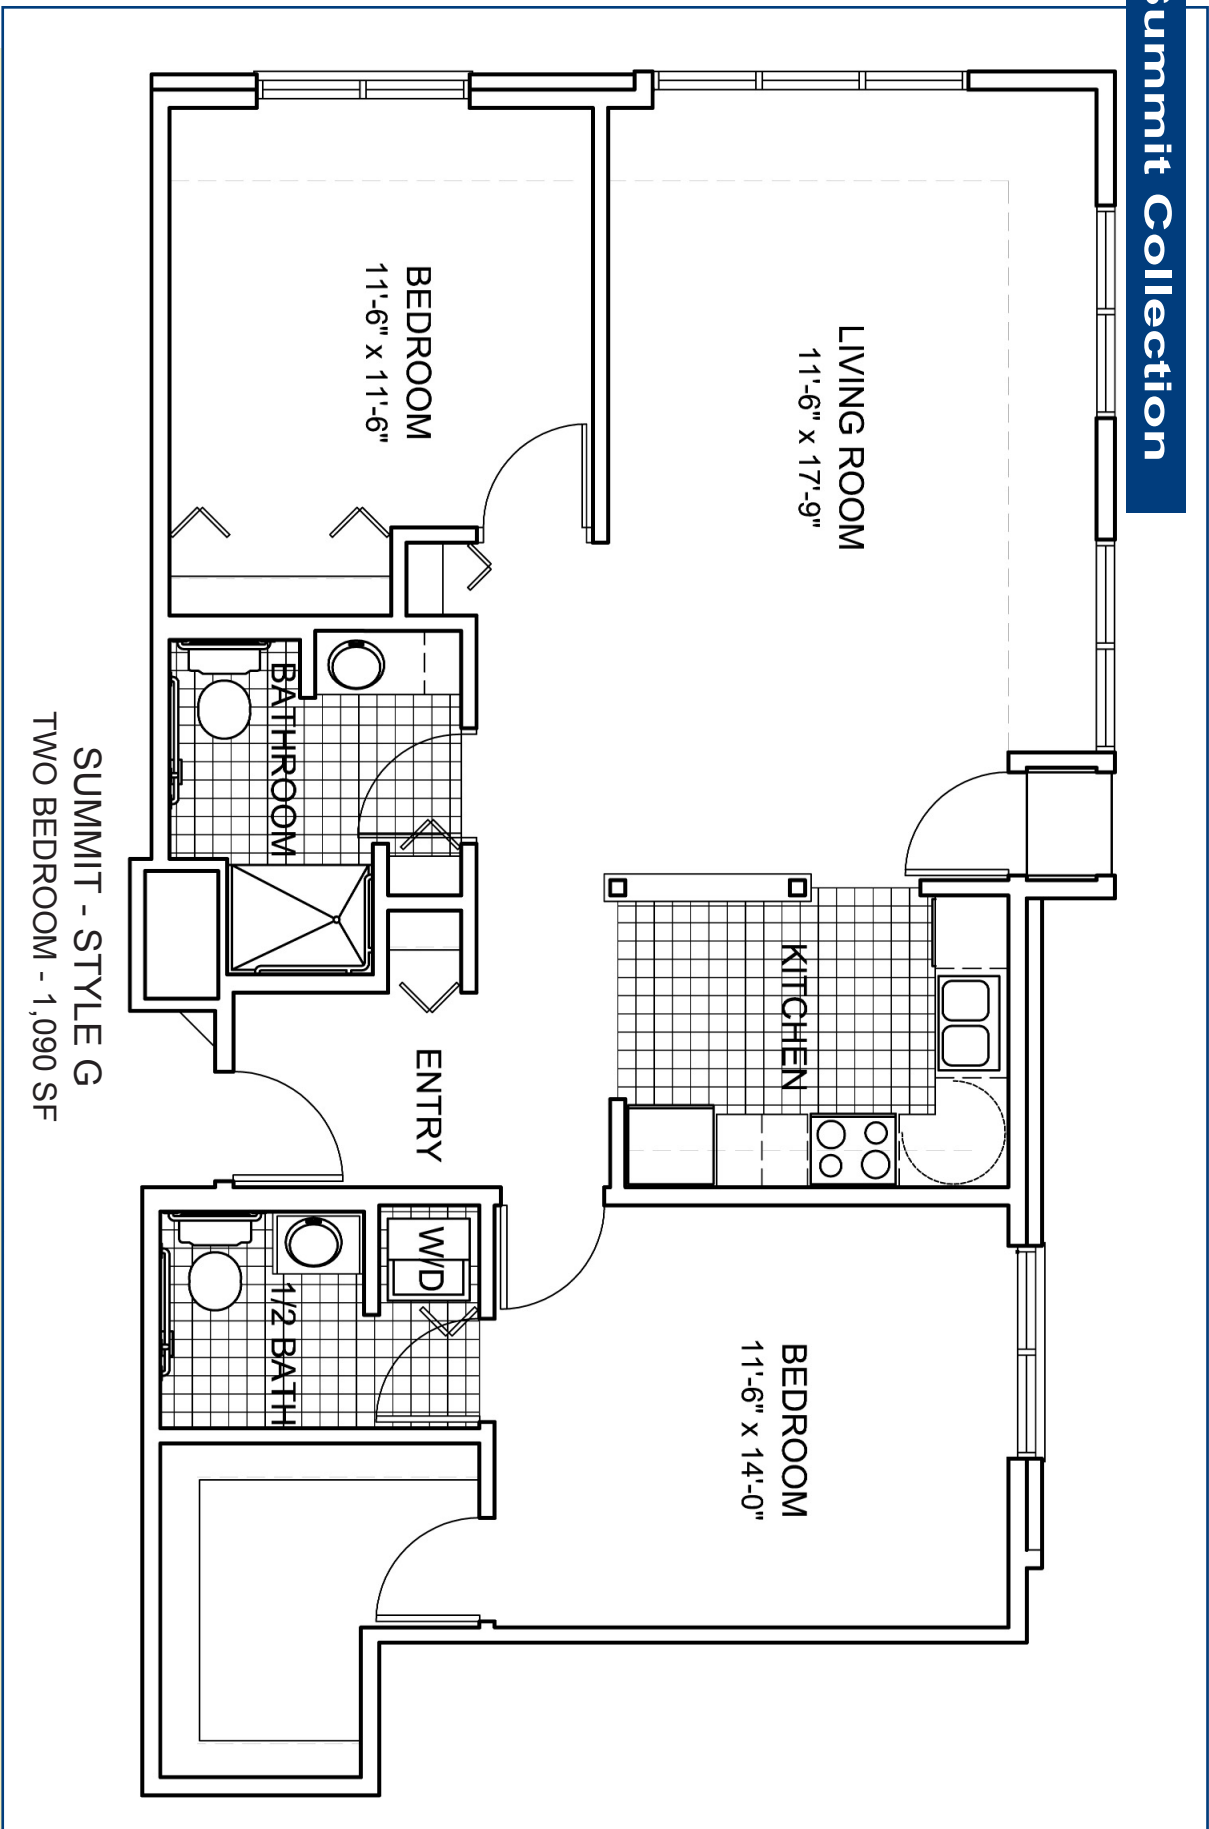

CORNELLIA HOUSE

Summit Collection

SUMMIT - STYLE A
TWO BEDROOM - 850 SF

CORNELLIA HOUSE

Summit Collection

SUMMIT - STYLE B
TWO BEDROOM - 821 SF

CORNELIA HOUSE

Summit Collection

SUMMIT - STYLE C
TWO BEDROOM - 1,013 SF
(deck not included in SF calculation)

CORNELLIA HOUSE

Summit Collection

SUMMIT - STYLED D
TWO BEDROOM - 1,023 SF

CORNELLIA HOUSE

Summit Collection

SUMMIT - STYLE E
TWO BEDROOM - 914 SF

CORNELLIA HOUSE

Summit Collection

SUMMIT - STYLE F
TWO BEDROOM - 1,000 SF

CORNELLIA HOUSE

Summit Collection

SUMMIT - STYLE G
TWO BEDROOM - 1,090 SF